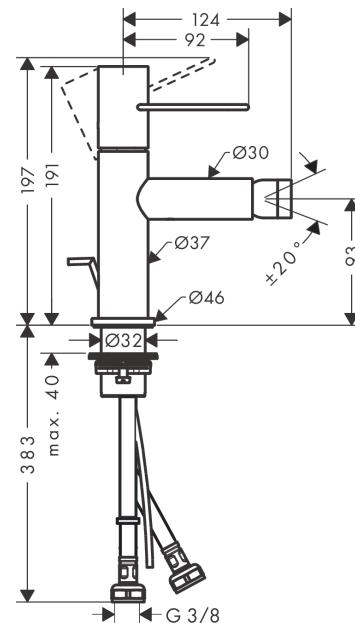

#### product features

- consists of: single lever bidet mixer, waste set
- projection 126 mm
- aerator with ball pivot
- normal spray
- flow rate at 3 bar: 5 l/min
- ceramic cartridge
- temperature limitation adjustable
- suitable for continuous flow water heaters
- pop-up waste set G 1¼
- connection dimension: DN15

### Scale drawing